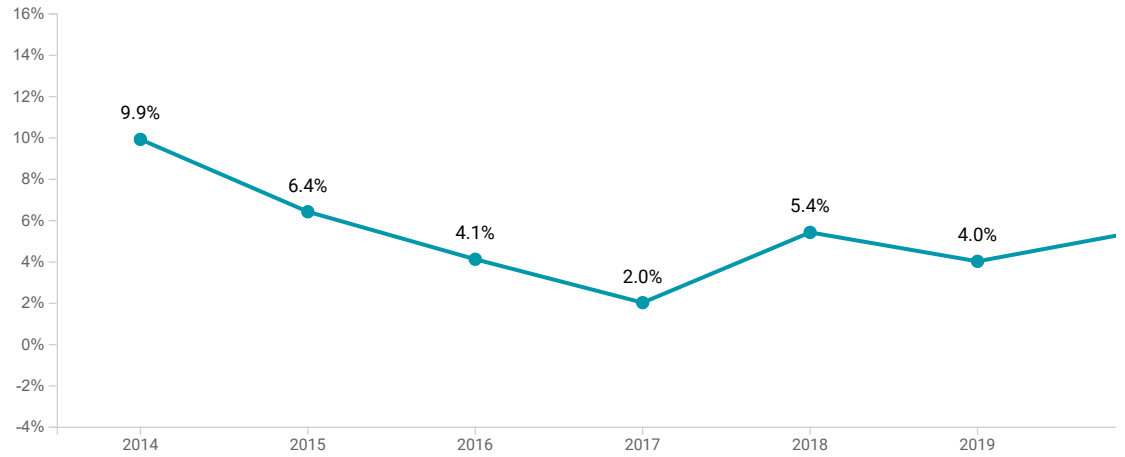

[VIEW OPTIONS](#)

Chart Survey/Program: 2020 ACS 5-Year Estimates Data Profiles

Health

Disability

14.6% +/- 6.0%

Disabled Population in Spencer township, Lucas County, Ohio

15.3% +/- 0.5%

Disabled Population in Lucas County, Ohio