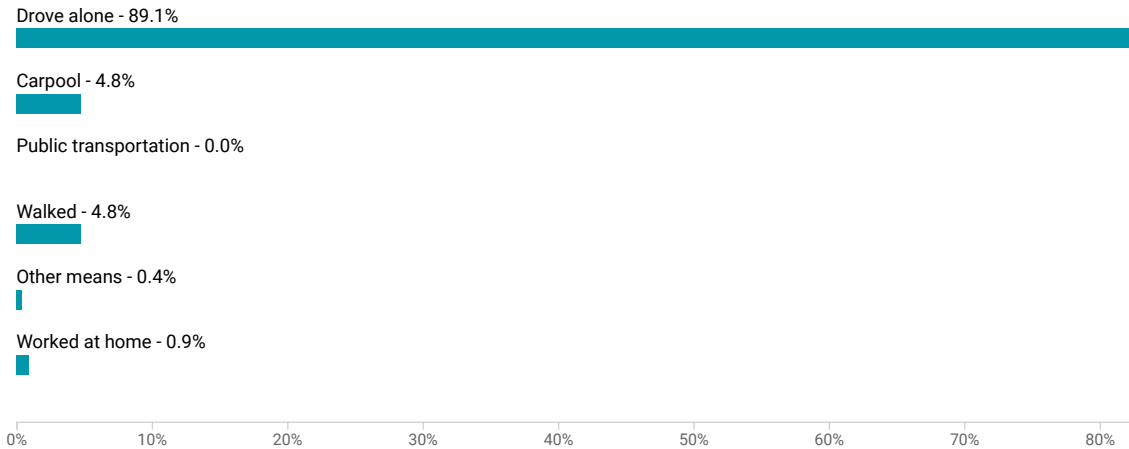

Means of Transportation to Work (Workers 16 Years and Over) in Spencer township, Lucas County, Ohio

[VIEW OPTIONS](#)

Chart Survey/Program: 2020 ACS 5-Year Estimates Data Profiles

Employment and Labor Force Status