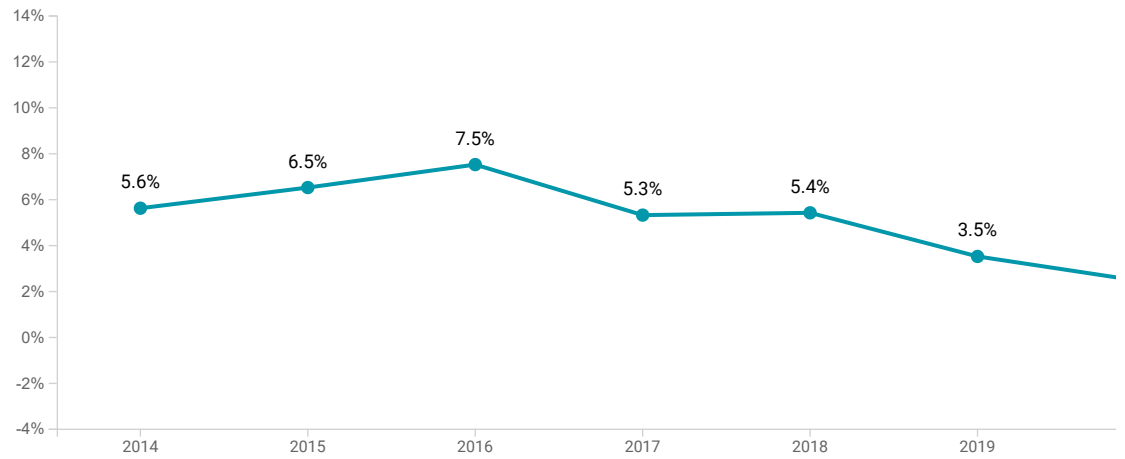

[VIEW OPTIONS](#)

Chart Survey/Program: 2020 ACS 5-Year Estimates Data Profiles

Families and Living Arrangements

Children

24.3% +/- 6.7%

Under 18 years old in Spencer township, Lucas County, Ohio

23.0% +/- 0.1%