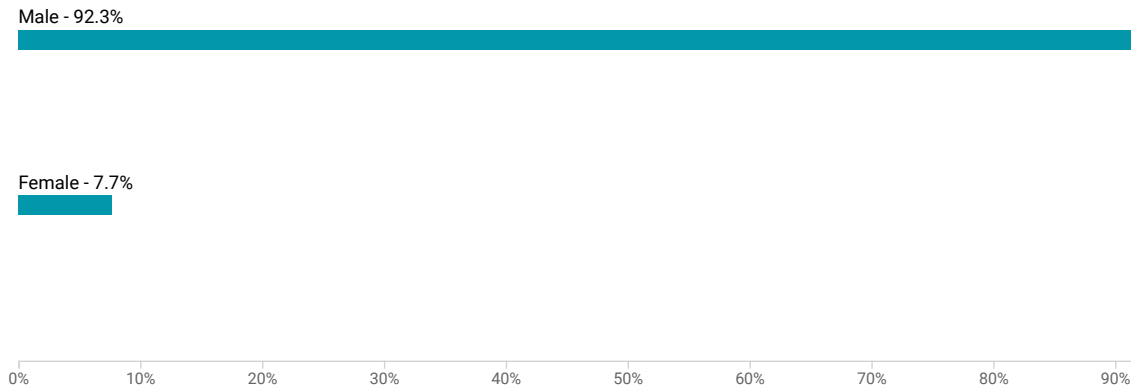

Table Survey/Program: 2020 American Community Survey 5-Year Estimates

Veterans by Sex in Spencer township, Lucas County, Ohio

[VIEW OPTIONS](#)

Chart Survey/Program: 2020 ACS 5-Year Estimates Subject Tables