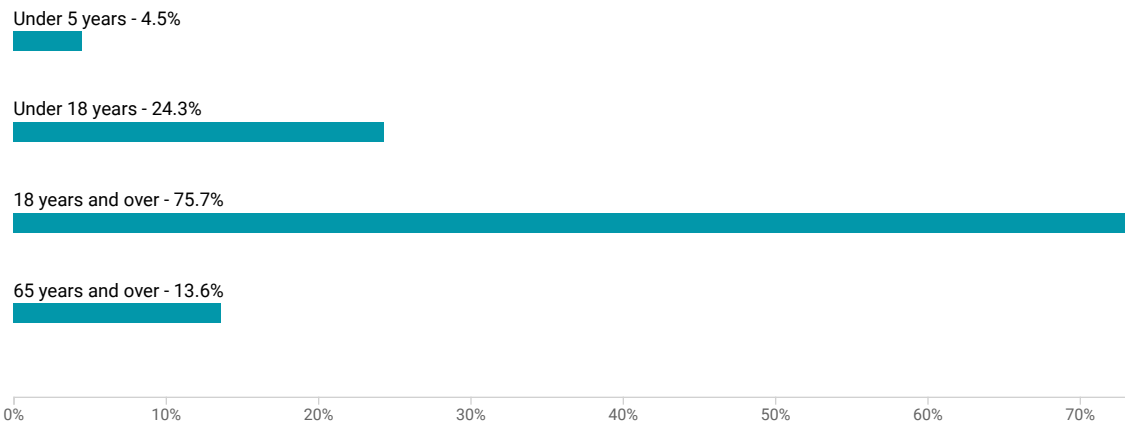

Age and Sex

40.4 +/- 5.5

Median Age in Spencer township, Lucas County, Ohio

38.1 +/- 0.2

Median Age in Lucas County, Ohio

Table: S0101

Table Survey/Program: 2020 American Community Survey 5-Year Estimates

Population by Age Range in Spencer township, Lucas County, Ohio

[VIEW OPTIONS](#)

Chart Survey/Program: 2020 ACS 5-Year Estimates Data Profiles

Ancestry

1.8% +/- 1.7%

Italian Ancestry in Spencer township, Lucas County, Ohio

3.6% +/- 0.3%

Italian Ancestry in Lucas County, Ohio