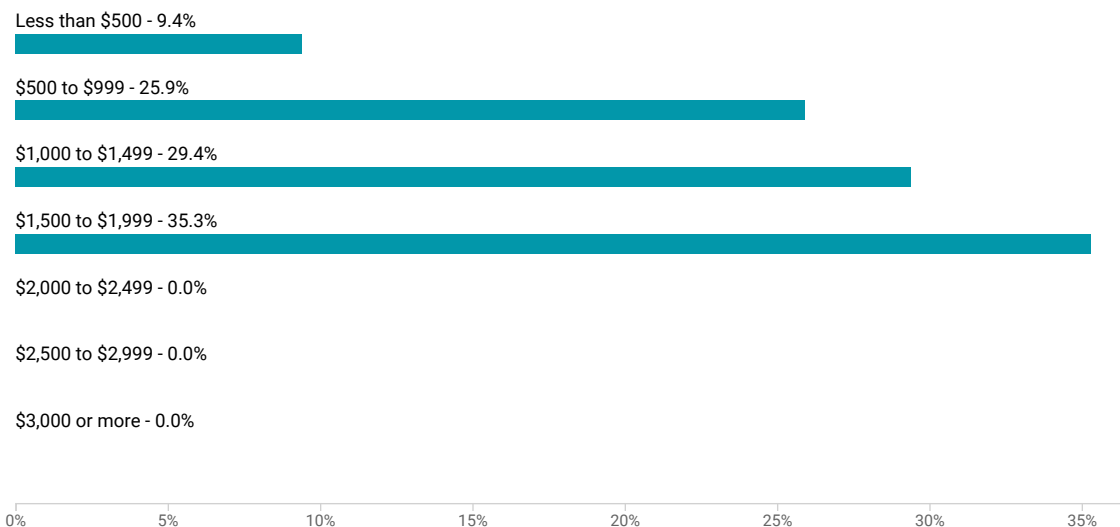

Table: DP04

Table Survey/Program: 2020 American Community Survey 5-Year Estimates

Occupied Units Paying Rent in Spencer township, Lucas County, Ohio

[VIEW OPTIONS](#)

Chart Survey/Program: 2020 ACS 5-Year Estimates Data Profiles