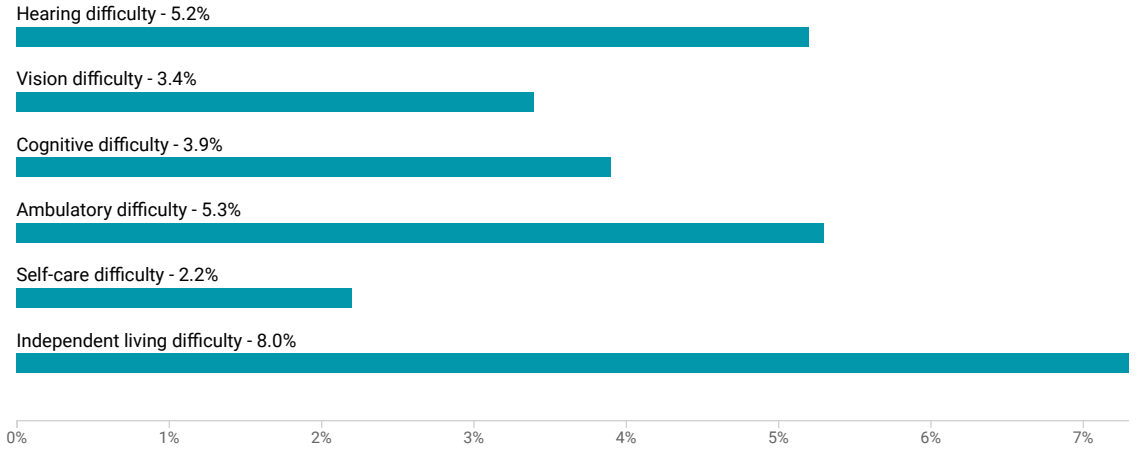

Health

Disability

14.6% +/- 6.0%

Disabled Population in Spencer township, Lucas County, Ohio

15.3% +/- 0.5%

Disabled Population in Lucas County, Ohio

Table: S1810

Table Survey/Program: 2020 American Community Survey 5-Year Estimates

Types of Disabilities in Spencer township, Lucas County, Ohio

[VIEW OPTIONS](#)

Chart Survey/Program: 2020 ACS 5-Year Estimates Subject Tables

Fertility

343 +/- 110

Women 15 to 50 years old in Spencer township, Lucas County, Ohio

99,622 +/- 319

Women 15 to 50 years old in Lucas County, Ohio

Table: S1301

Table Survey/Program: 2020 American Community Survey 5-Year Estimates