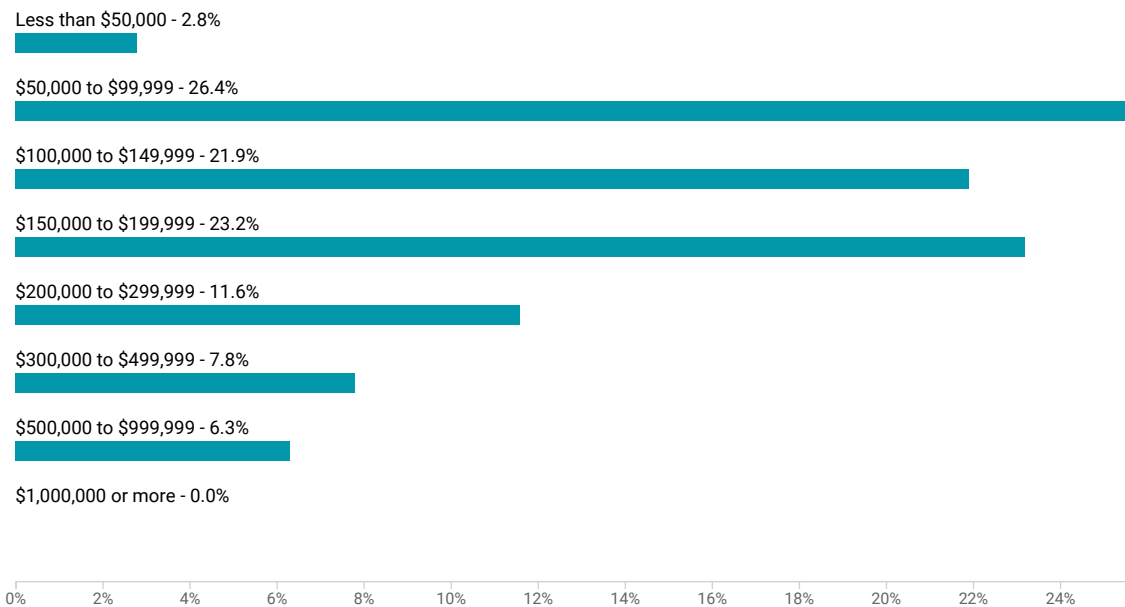

Housing Value in Spencer township, Lucas County, Ohio

[VIEW OPTIONS](#)

Chart Survey/Program: 2020 ACS 5-Year Estimates Data Profiles

Housing Units

730

Total Housing Units in Spencer township, Lucas County, Ohio