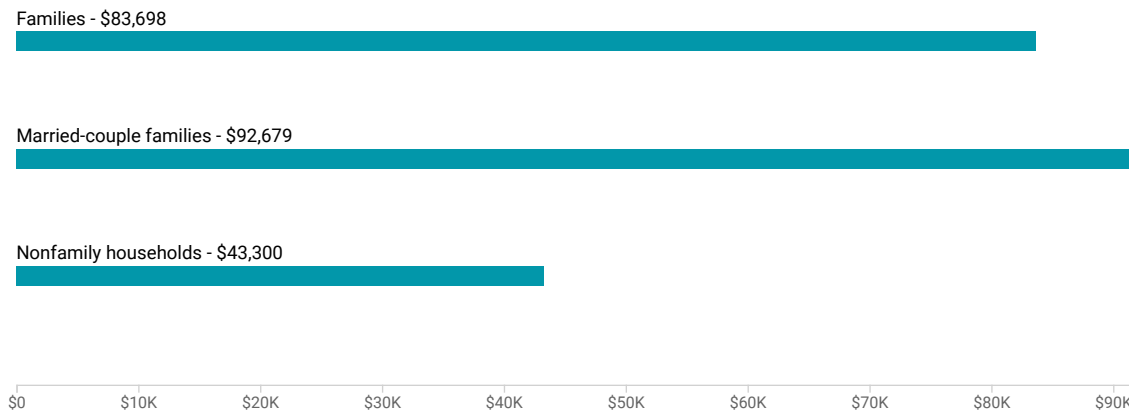

Income and Poverty

Income and Earnings

\$56,445 +/- \$13,035

Median Household Income in Spencer township, Lucas County, Ohio

\$49,946 +/- \$1,138

Median Household Income in Lucas County, Ohio

Table: S1901

Table Survey/Program: 2020 American Community Survey 5-Year Estimates

Median Income by Types of Families in Spencer township, Lucas County, Ohio

[VIEW OPTIONS](#)

Chart Survey/Program: 2020 ACS 5-Year Estimates Subject Tables

Poverty

8.6% +/- 6.1%

Poverty, All people in Spencer township, Lucas County, Ohio

18.7% +/- 0.7%

Poverty, All people in Lucas County, Ohio

Table: S1701

Table Survey/Program: 2020 American Community Survey 5-Year Estimates

Poverty by Age in Spencer township, Lucas County, Ohio

[VIEW OPTIONS](#)