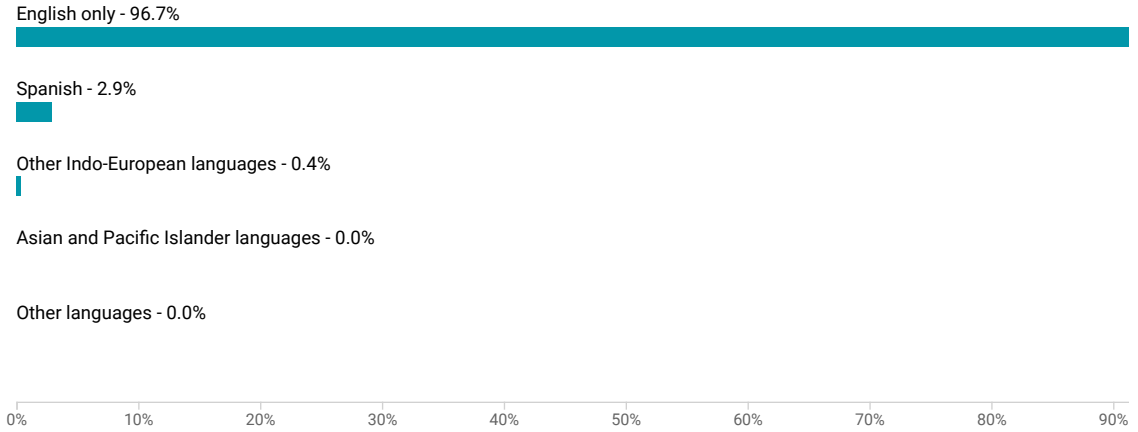

Table Survey/Program: 2020 American Community Survey 5-Year Estimates

Types of Language Spoken at Home in Spencer township, Lucas County, Ohio

[VIEW OPTIONS](#)

Chart Survey/Program: 2020 ACS 5-Year Estimates Data Profiles