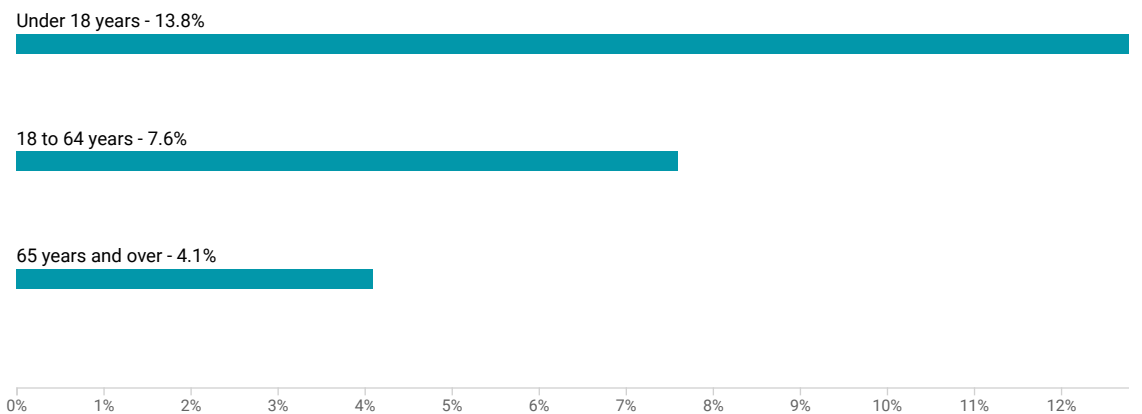

18.7% +/- 0.7%

Poverty, All people in Lucas County, Ohio

Table: S1701

Table Survey/Program: 2020 American Community Survey 5-Year Estimates

Poverty by Age in Spencer township, Lucas County, Ohio

[VIEW OPTIONS](#)