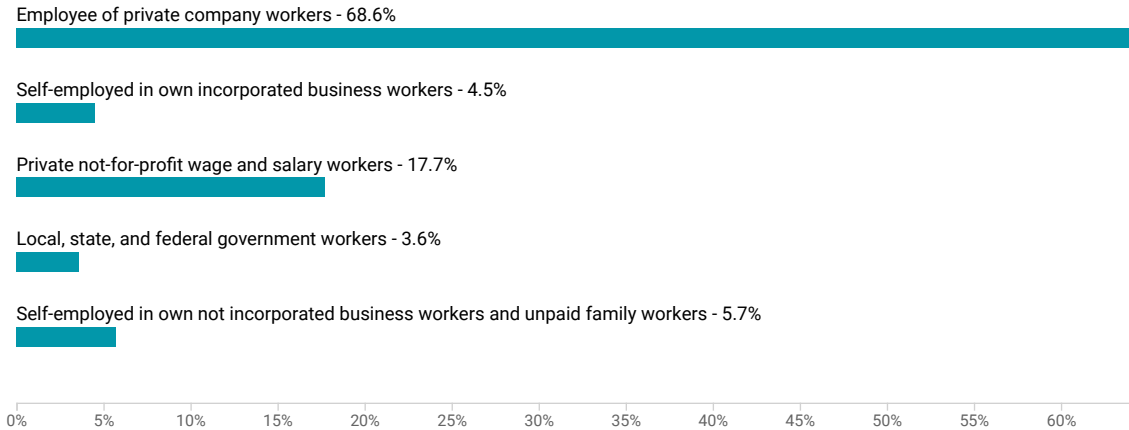

Table: S2406

Table Survey/Program: 2020 American Community Survey 5-Year Estimates

Class of Worker in Spencer township, Lucas County, Ohio

[VIEW OPTIONS](#)

Chart Survey/Program: 2020 ACS 5-Year Estimates Subject Tables