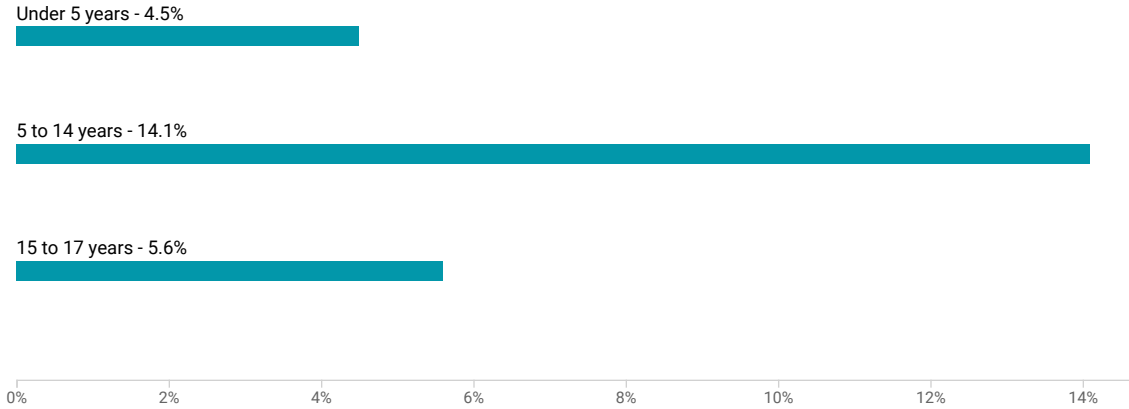

Under 18 years old in Lucas County, Ohio

Table: DP05

Table Survey/Program: 2020 American Community Survey 5-Year Estimates

Children Under 18 by Age Range in Spencer township, Lucas County, Ohio

[VIEW OPTIONS](#)