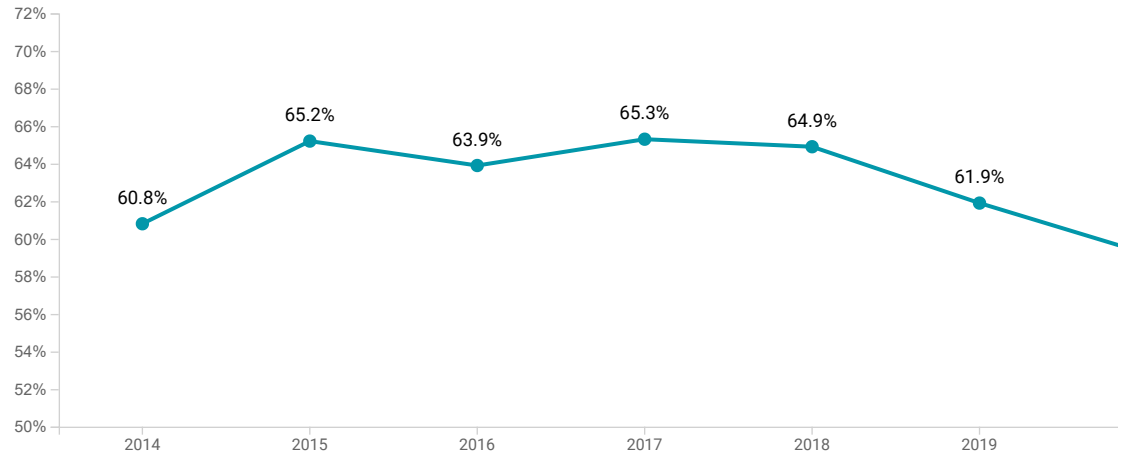

Employment Rate in Spencer township, Lucas County, Ohio

[VIEW OPTIONS](#)

Chart Survey/Program: 2020 ACS 5-Year Estimates Data Profiles

Industry

0.0% +/- 68.8%

Females in Agriculture, Forestry, Fishing and Hunting in Spencer township, Lucas County, Ohio