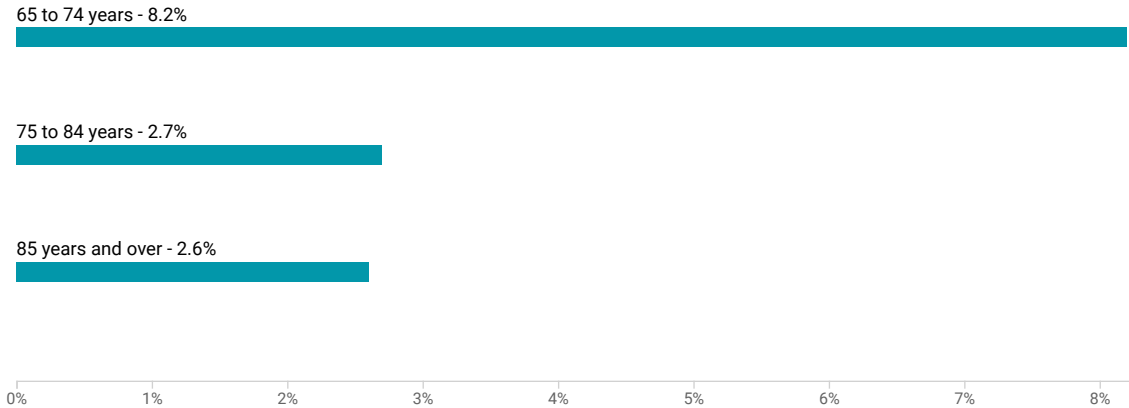

13.6% +/- 3.6%

65 Years and Older in Spencer township, Lucas County, Ohio

16.2% +/- 0.1%

65 Years and Older in Lucas County, Ohio

Table: DP05

Table Survey/Program: 2020 American Community Survey 5-Year Estimates

Older Population by Age in Spencer township, Lucas County, Ohio

[VIEW OPTIONS](#)

Chart Survey/Program: 2020 ACS 5-Year Estimates Data Profiles

Residential Mobility

0.0% +/- 2.4%

Moved From a Different State in the Last Year in Spencer township, Lucas County, Ohio

2.2% +/- 0.3%

Moved From a Different State in the Last Year in Lucas County, Ohio

Table: S0701

Table Survey/Program: 2020 American Community Survey 5-Year Estimates

Residential Mobility in the Last Year in Spencer township, Lucas County, Ohio