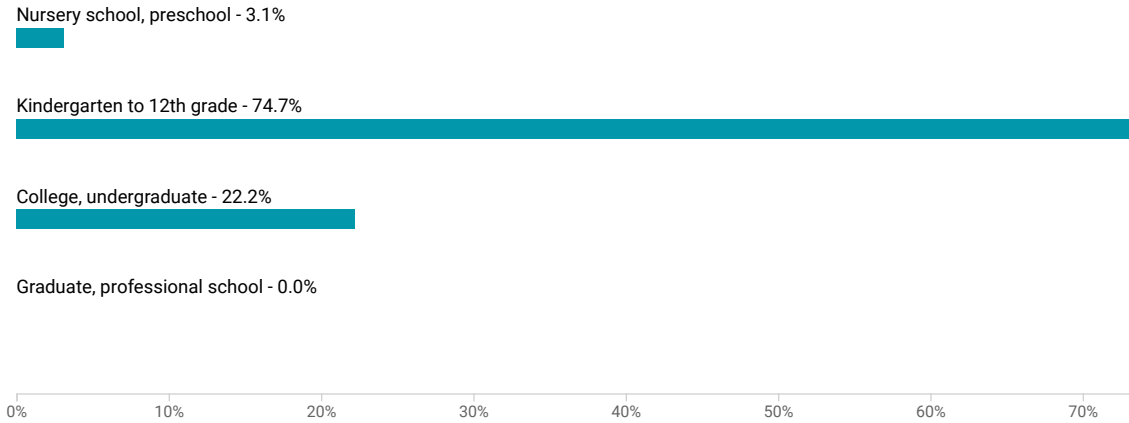

Table: S1401

Table Survey/Program: 2020 American Community Survey 5-Year Estimates

School Enrollment (Population 3 Years and Over Enrolled in School) in Spencer township, Lucas County, Ohio

[VIEW OPTIONS](#)