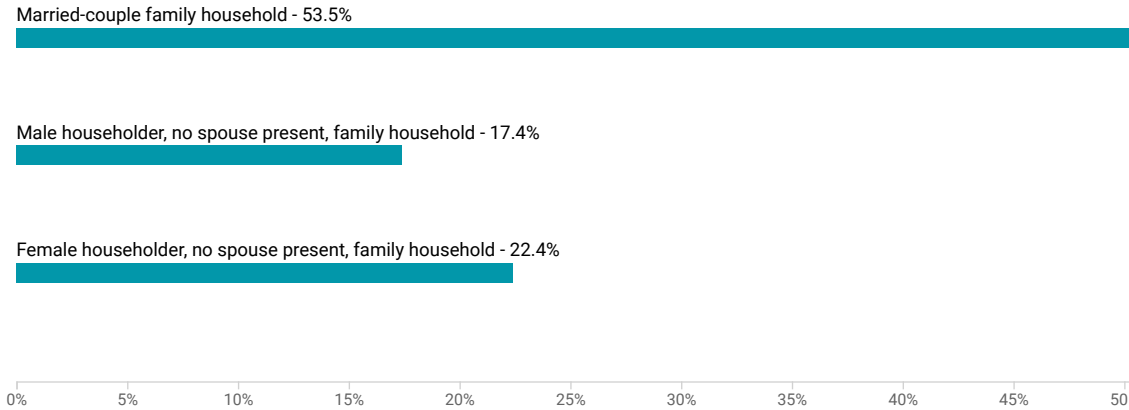

Table: S1101

Table Survey/Program: 2020 American Community Survey 5-Year Estimates

Total Households by Type of Households in Spencer township, Lucas County, Ohio

[VIEW OPTIONS](#)

Chart Survey/Program: 2020 ACS 5-Year Estimates Data Profiles