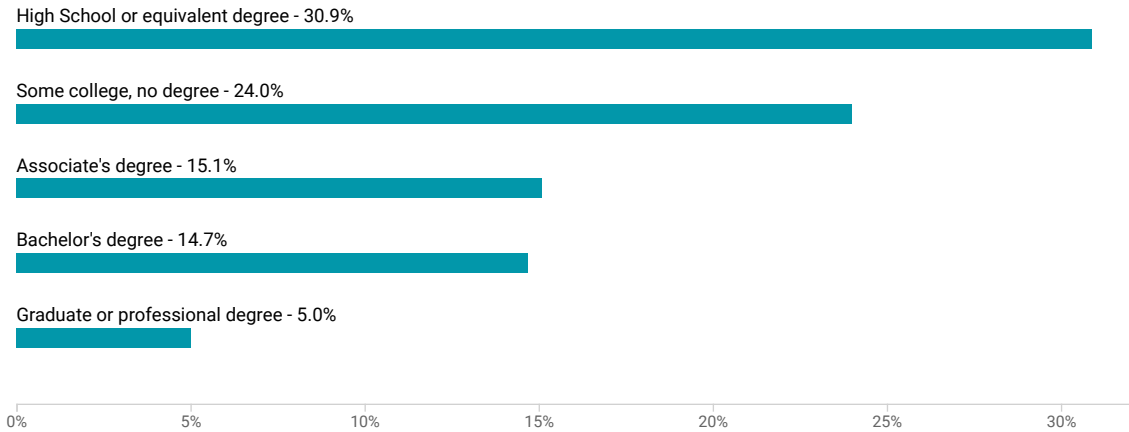

Chart Survey/Program: 2020 ACS 5-Year Estimates Data Profiles

Education

Educational Attainment

19.7% +/- 6.1%

Bachelor's Degree or Higher in Spencer township, Lucas County, Ohio

26.7% +/- 0.6%

Bachelor's Degree or Higher in Lucas County, Ohio

Table: S1501

Table Survey/Program: 2020 American Community Survey 5-Year Estimates

Education Attainment (Population 25 Years and Older) in Spencer township, Lucas County, Ohio

[VIEW OPTIONS](#)

Chart Survey/Program: 2020 ACS 5-Year Estimates Data Profiles