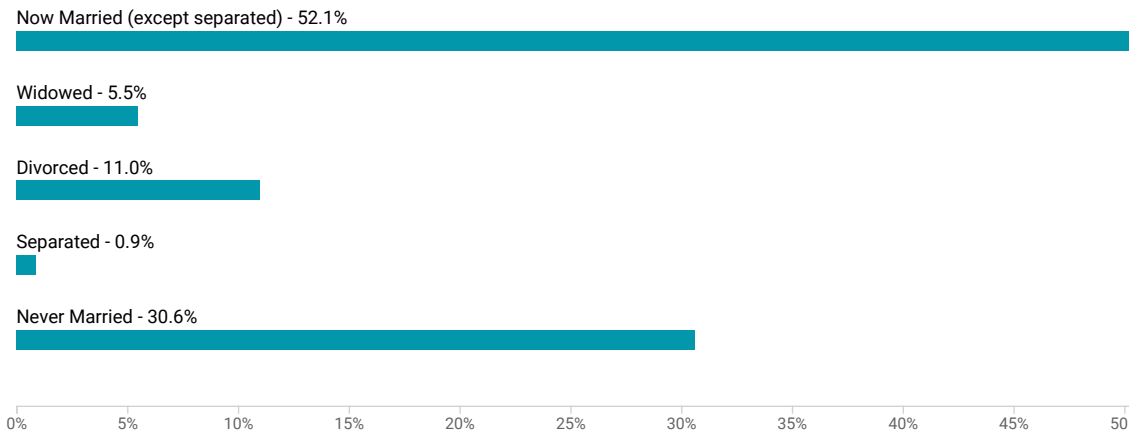

Marital Status in Spencer township, Lucas County, Ohio

[VIEW OPTIONS](#)

Chart Survey/Program: 2020 ACS 5-Year Estimates Subject Tables

Government

Redistricting

1,746

Total Population in Spencer township, Lucas County, Ohio