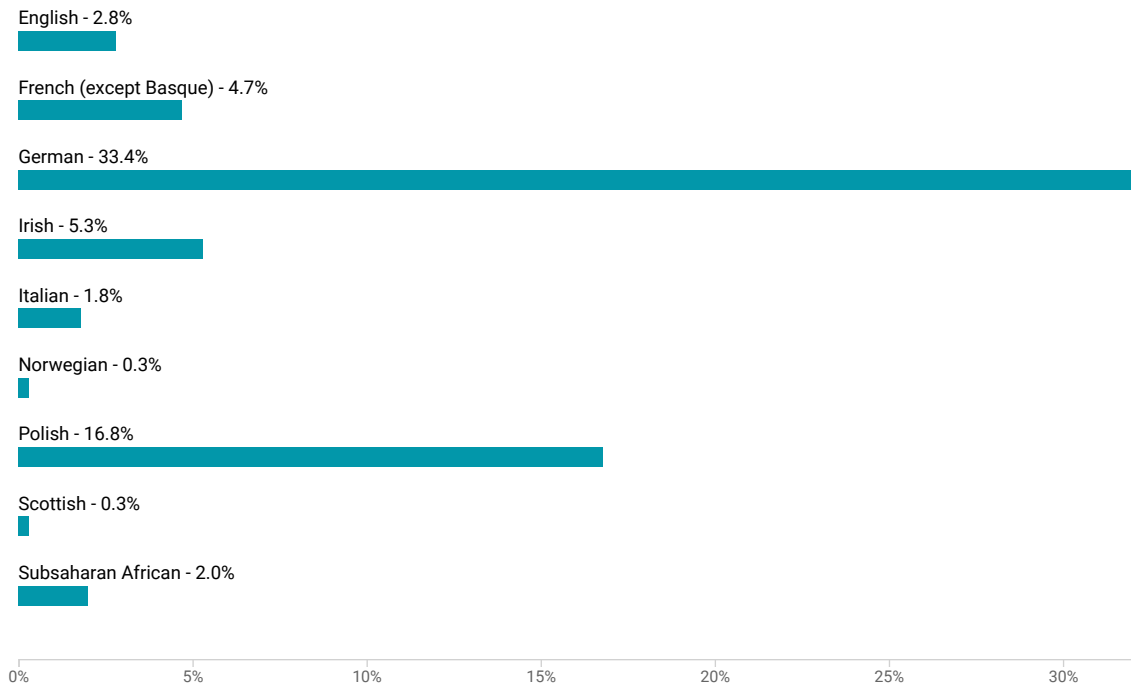

Table: DP02

Table Survey/Program: 2020 American Community Survey 5-Year Estimates

Ancestry in Spencer township, Lucas County, Ohio

[VIEW OPTIONS](#)

Chart Survey/Program: 2020 ACS 5-Year Estimates Data Profiles