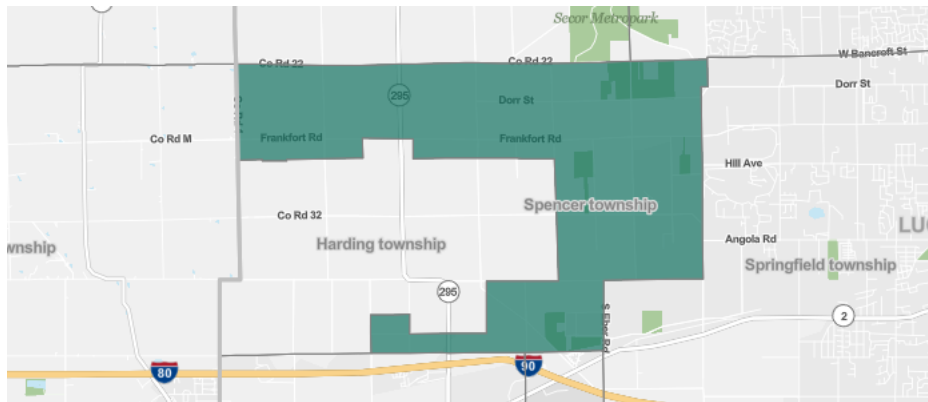

Spencer township, Lucas County, Ohio

Place in [Lucas County, Ohio](#)

Spencer township, Lucas County, Ohio is a city, town, place equivalent, and township located in [Lucas County, Ohio](#).

Total Population
1,746