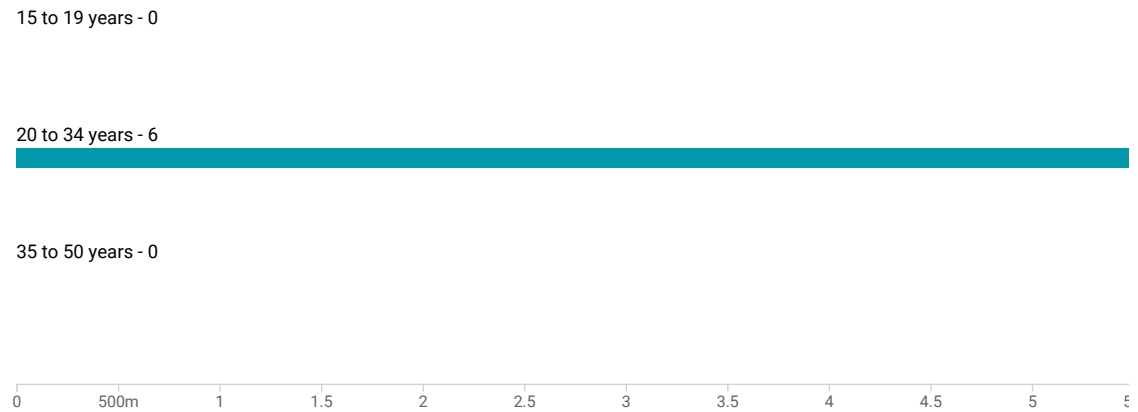

Women with Births in the Past 12 Months in Spencer township, Lucas County, Ohio

[VIEW OPTIONS](#)

Chart Survey/Program: 2020 ACS 5-Year Estimates Subject Tables

Health Insurance

2.4% +/- 3.0%

Without Health Care Coverage in Spencer township, Lucas County, Ohio