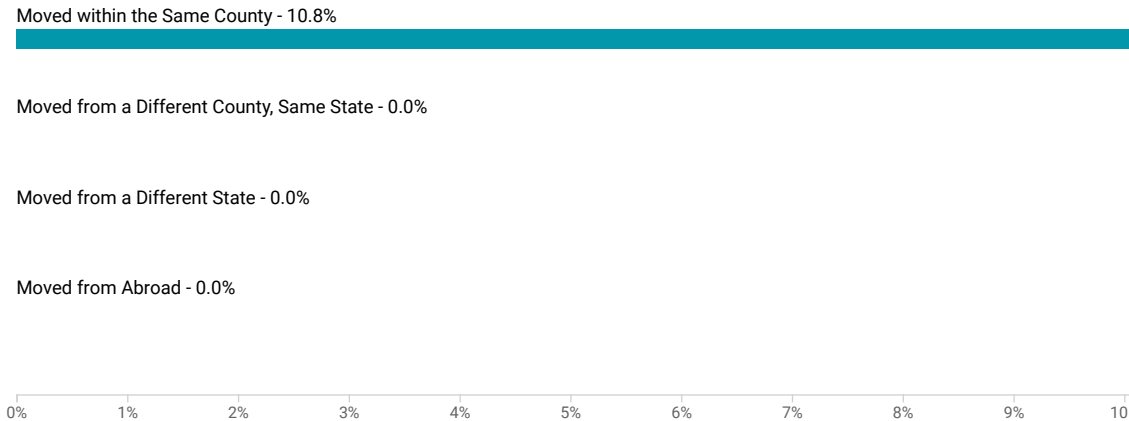

2.2% +/- 0.3%

Moved From a Different State in the Last Year in Lucas County, Ohio

Table: S0701

Table Survey/Program: 2020 American Community Survey 5-Year Estimates

Residential Mobility in the Last Year in Spencer township, Lucas County, Ohio

[VIEW OPTIONS](#)

Chart Survey/Program: 2020 ACS 5-Year Estimates Subject Tables

Veterans

6.0% +/- 2.3%

Veterans in Spencer township, Lucas County, Ohio

6.7% +/- 0.3%

Veterans in Lucas County, Ohio

Table: S2101